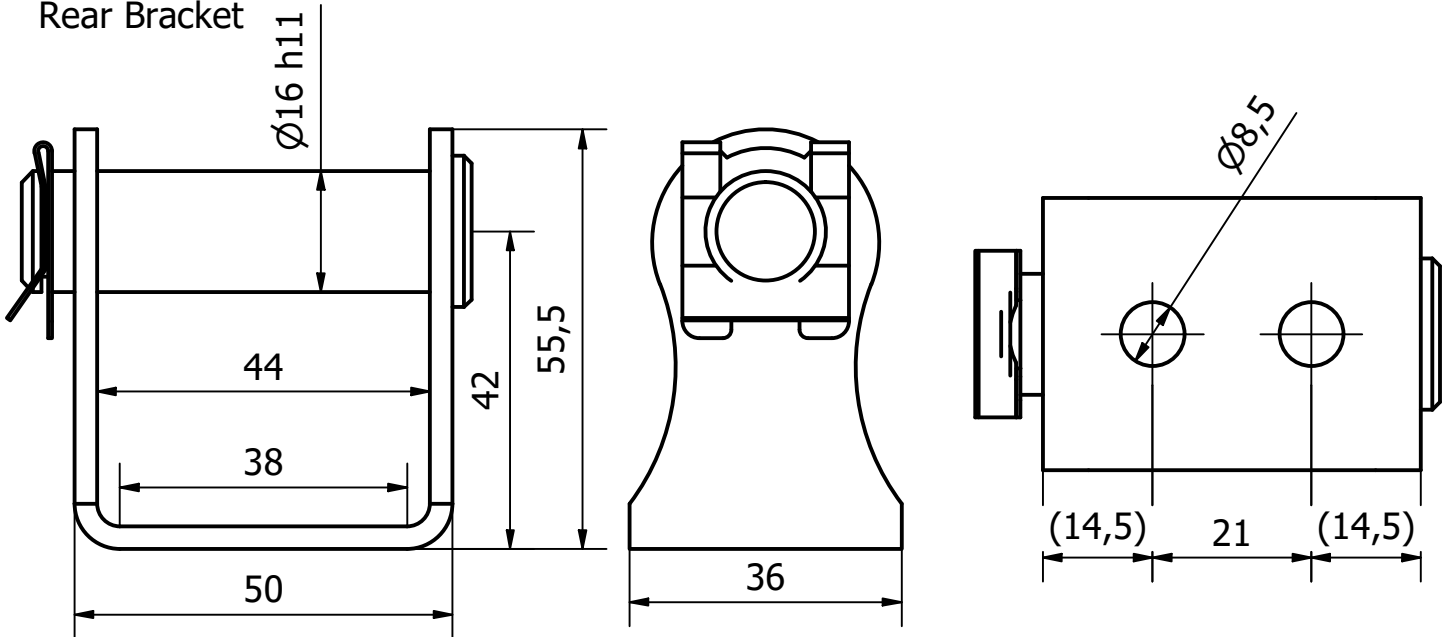

Front Bracket

Rear Bracket

**concents**

Øresundsvej 7 Phone: +4570111131  
 DK-6715 Esbjerg N Fax: +4576105010  
 Denmark Mail: Info@concents.com  
 Web: www.concents.com

DIMENSIONS ARE IN mm  
 DIMENSIONS WITHOUT  
 TOLERANCES IN  
 ACCORDANCE WITH  
 ISO 2768-mK  
 DO NOT SCALE DRAWING

Material: **Steel**  
 Finish: **Elektro Galvanized**  
 Weight:

	Name	Date
Drawn	SEL	14-06-2021
Checked		
Eng Appr.		
Mfg Appr.		
Q. Appr.		
Comments:		

Product group: <b>Concents actuator parts</b>	
Product name:	
Part name: <b>Mounting Brackets Con50</b>	
Note:	
Drawing No:	Rev.
<b>A4</b> 50-230-01-0000-10-01	<b>02</b>