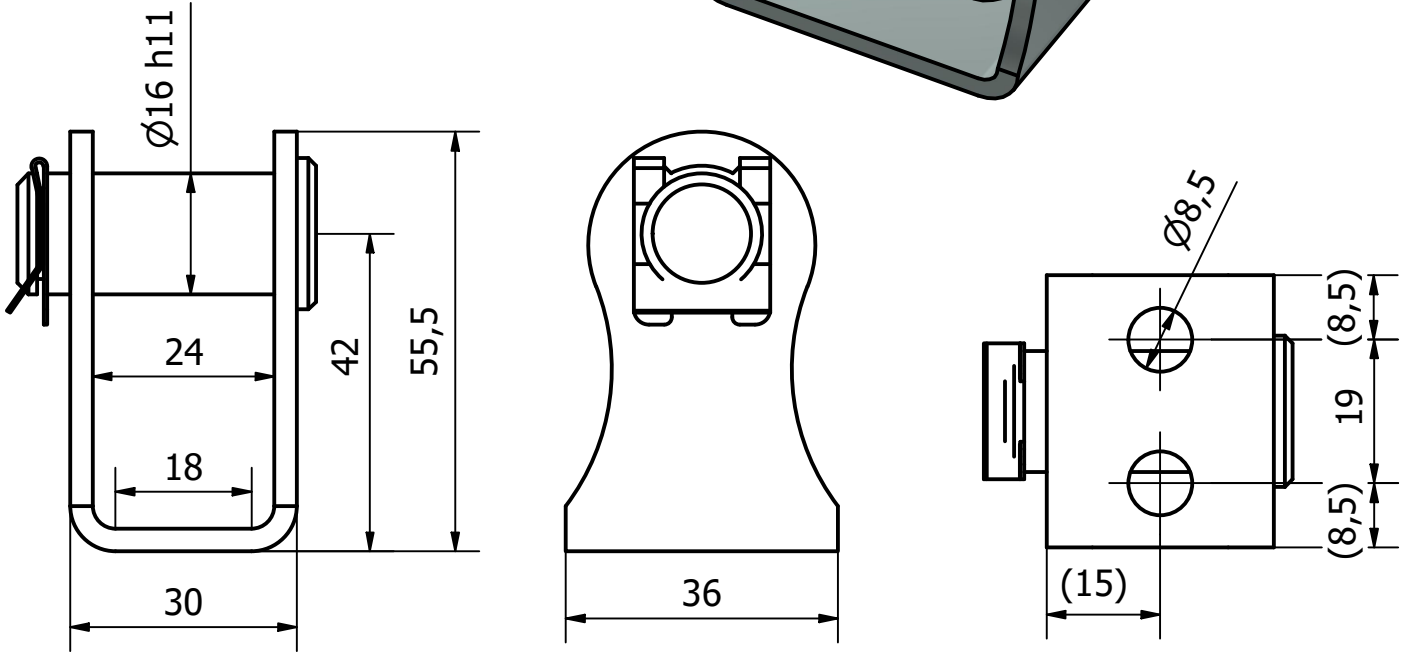

Front Bracket

Rear Bracket

**concents**

Øresundsvej 7 Phone: +4570111131  
 DK-6715 Esbjerg N Fax: +4576105010  
 Denmark Mail: Info@concents.com  
 Web: www.concents.com

DIMENSIONS ARE IN mm  
 DIMENSIONS WITHOUT  
 TOLERANCES IN  
 ACCORDANCE WITH  
 ISO 2768-mK  
 DO NOT SCALE DRAWING

Material: **Steel**  
 Finish: **Elektro Galvanized**  
 Weight:

	Name	Date
Drawn	SEL	14-06-2021
Checked		
Eng Appr.		
Mfg Appr.		
Q. Appr.		
Comments:		

Product group: <b>Concents actuator parts</b>	
Product name:	
Part name: <b>Mounting Brackets Con50</b>	
Note:	
Drawing No:	Rev.
<b>A4</b> 50-230-01-0000-10-01	<b>02</b>